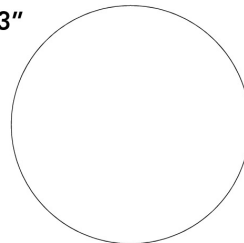

### Dimensions

48 in x 48 in x 29.2 in (Width x Depth x Height)  
All measurements are approximations.

### Assembly Instructions

[Download](#)

48"

48" | 122cm

29.2" | 74cm

17.7" | 45cm

63"

63" | 160cm

29.2" | 74cm

21.6" | 55cm