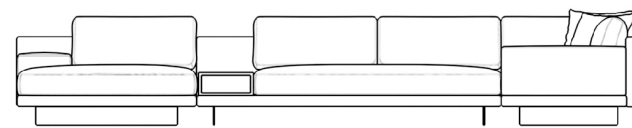

170" | 431.8cm

30.75" | 78cm