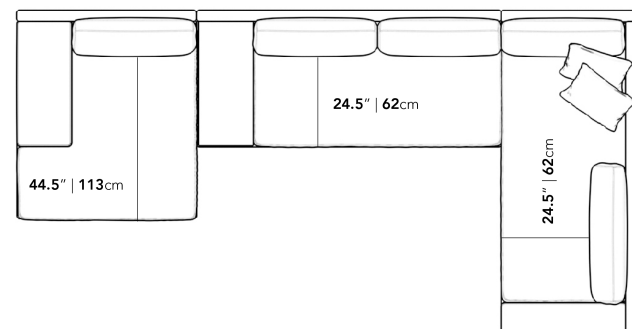

## Dimensions

170 in x 88.25 in x 30.75 in (Width x Depth x Height)

Seat Height: 16.5 in

[roveconcepts.com](http://roveconcepts.com) • 225-34 West 7th Ave, Vancouver, BC, Canada V5Y 1L6 • 1.800.705.6217

Seat Depth: 24.4 in

Arm Height: 24 in

All measurements are approximations.

170" | 431.8cm

30.75" | 78cm

16.5"

88.25" | 224cm

44.5" | 113cm

24.5" | 62cm

24.5" | 62cm