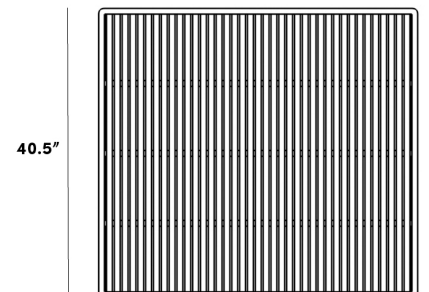

Dimensions

40.5 in x 37 in x 10 in (Width x Depth x Height)
All measurements are approximations.

40.5"

10"

37"

40.5"