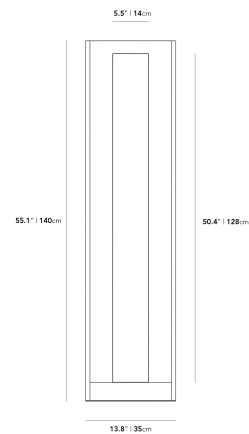

Liza Floor Lamp Tall