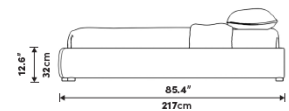

Rove Concepts

Modular Bed Frame

Indulge yourself in the smooth curves and minimal silhouette of the Modular Bed Frame. Emphasized by the sumptuously upholstered frame and low profile this Modular Bed Frame offers a sense of modern elegance in any bedroom. Pair with the Napa Headboard or Berlin Headboard for the perfect bed setup.

Details

- Larch wood and rubberwood
- California Phase 2 Compliant MDF
- Standard quality framing is secured with strong metal brackets
- European flexible slat system included
- Upholstered in durable modern fabric
- Full frame wrapped in triple layer multi-density foam cushioning
- The modular bed frame can be configured with the Napa Headboard and Berlin Headboard
- Approximately 3-inch mattress inset
- Assembly required

Dimensions

68 in x 85.4 in x 12.6 in (Width x Depth x Height)

Additional Dimensions

84 in x 85.4 in x 12.6 in - (King Bed Size, Alesund Modern Felt)

All measurements are approximations.

Queen Size

King Size