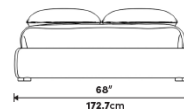

### Dimensions

68 in x 85.4 in x 12.6 in (Width x Depth x Height)

### Additional Dimensions

84 in x 85.4 in x 12.6 in - (King Bed Size, Alesund Modern Felt)

All measurements are approximations.

### Queen Size

### King Size