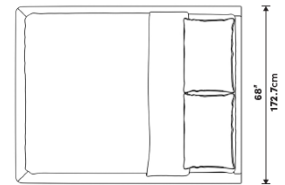

Rove Concepts

Modular Bed Frame

Indulge yourself in the smooth curves and minimal silhouette of the Modular Bed Frame. Emphasized by the sumptuously upholstered frame and low profile this Modular Bed Frame offers a sense of modern elegance in any bedroom. Pair with the Napa Headboard or Berlin Headboard for the perfect bed setup.

Details

- Larch wood and rubberwood
- California Phase 2 Compliant MDF
- Standard quality framing is secured with strong metal brackets
- European flexible slat system included
- Upholstered in durable modern fabric
- Full frame wrapped in triple layer multi-density foam cushioning
- The modular bed frame can be configured with the Napa Headboard and Berlin Headboard
- Approximately 3-inch mattress inset
- Assembly required

Dimensions

68 in x 85.4 in x 12.6 in (Width x Depth x Height)

Additional Dimensions

84 in x 85.4 in x 12.6 in - (King Bed Size, Alesund Modern Felt)

All measurements are approximations.

Queen Size

King Size